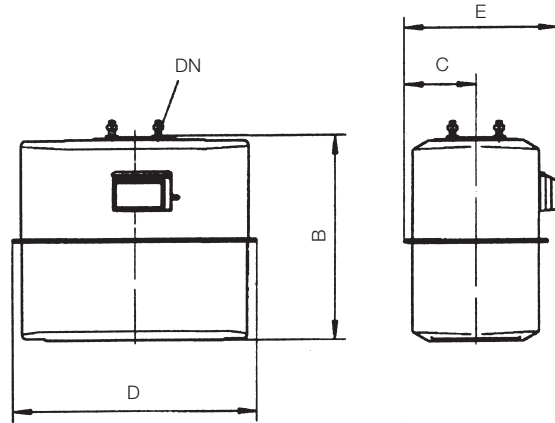

Dimensions flow rates and weights

Figure 1

Figure 2

Acc. fig. No	Type	Q _{max} m ³ /h	Q _{min} m ³ /h	V (dm ³)	DN*	Connection Thread* ISO 228/1 G	Dimensions (mm)					Weight (kg)
							A*	B	C	D	E	
1	BK-G25	40	0.25	12	50	2 1/2"	335	398	138	465	289	10.0
1	BK-G25	40	0.25	12	-	2" BS746	280	428	138	465	289	10.5
2	BK-G25	40	0.25	12	50	4xM10	-	385	138	465	289	10.6

*other dimensions on request

Pressure loss curve

Example:

- ① Load 80%
- ② Natural Gas
- ③ Size: BK-G25
- ④ Pressure Loss: 1.2 mbar

Typical error curve

Your contacts:

Europe, Africa, Near and Middle East:
 Elster Handel GmbH
 D-55252 Mainz-Kastel, Germany
 Phone +49 6134 605-0
 Fax +49 6134 605-390