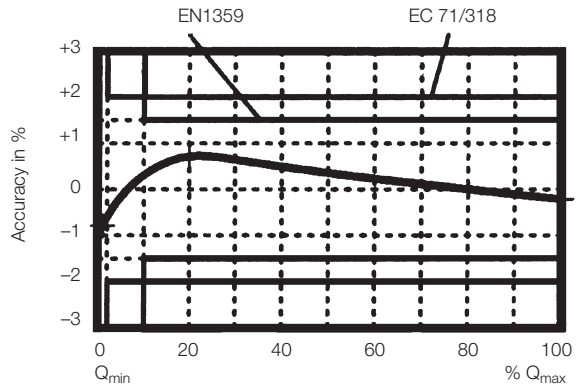

Dimensions flow rates and weights

Figure 1

Figure 2

Acc. fig. No	Type	Q _{max} m ³ /h	Q _{min} m ³ /h	V (dm ³)	DN*	Connection Thread* ISO 228/1 G	Dimensions (mm)					Weight (kg)
							A*	B	C	D	E	
1	BK-G25	40	0.25	12	50	2 1/2"	335	398	138	465	289	10.0
1	BK-G25	40	0.25	12	-	2" BS746	280	428	138	465	289	10.5
2	BK-G25	40	0.25	12	50	4xM10	-	385	138	465	289	10.6

*other dimensions on request

Pressure loss curve

Example:

- ① Load 80%
- ② Natural Gas
- ③ Size: BK-G25
- ④ Pressure Loss: 1.2 mbar

Typical error curve

Your contacts:

Europe, Africa, Near and Middle East:
 Elster Handel GmbH
 D-55252 Mainz-Kastel, Germany
 Phone +49 6134 605-0
 Fax +49 6134 605-390