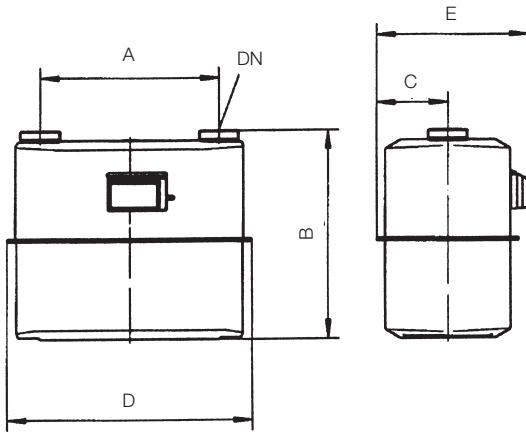

Dimensions flow rates and weights

Figure 1

Figure 2

Acc. fig. No	Type	Q _{max} m ³ /h	Q _{min} m ³ /h	V (dm ³)	DN*	Connection Thread* ISO 228/1 G	Dimensions (mm)					Weight (kg)
							A*	B	C	D	E	
1	BK-G25	40	0.25	12	50	2 1/2"	335	398	138	465	289	10.0
1	BK-G25	40	0.25	12	-	2" BS746	280	428	138	465	289	10.5
2	BK-G25	40	0.25	12	50	4xM10	-	385	138	465	289	10.6

*other dimensions on request

Pressure loss curve

Example:

- ① Load 80%
- ② Natural Gas
- ③ Size: BK-G25
- ④ Pressure Loss: 1.2 mbar

Typical error curve

Your contacts:

Europe, Africa, Near and Middle East:
 Elster Handel GmbH
 D-55252 Mainz-Kastel, Germany
 Phone +49 6134 605-0
 Fax +49 6134 605-390