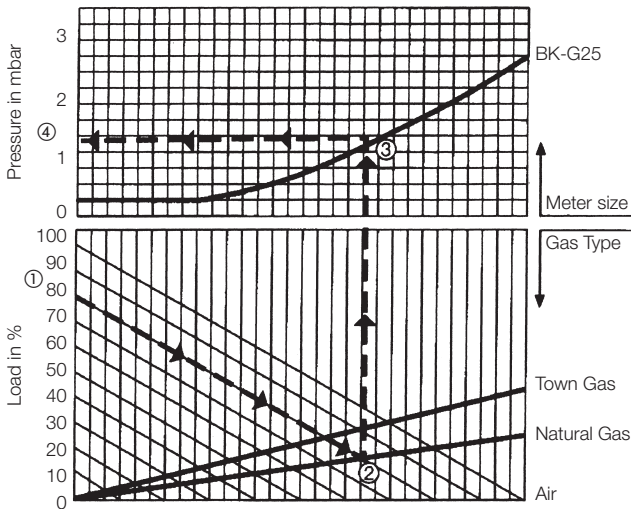

Dimensions flow rates and weights

Figure 1

Figure 2

Acc. fig. No	Type	Q _{max} m ³ /h	Q _{min} m ³ /h	V (dm ³)	DN*	Connection Thread* ISO 228/1 G	Dimensions (mm)					Weight (kg)
							A*	B	C	D	E	
1	BK-G25	40	0.25	12	50	2 1/2"	335	398	138	465	289	10.0
1	BK-G25	40	0.25	12	-	2" BS746	280	428	138	465	289	10.5
2	BK-G25	40	0.25	12	50	4xM10	-	385	138	465	289	10.6

*other dimensions on request

Pressure loss curve

Example:

- ① Load 80%
- ② Natural Gas
- ③ Size: BK-G25
- ④ Pressure Loss: 1.2 mbar

Typical error curve

Your contacts:

Europe, Africa, Near and Middle East:
 Elster Handel GmbH
 D-55252 Mainz-Kastel, Germany
 Phone +49 6134 605-0
 Fax +49 6134 605-390